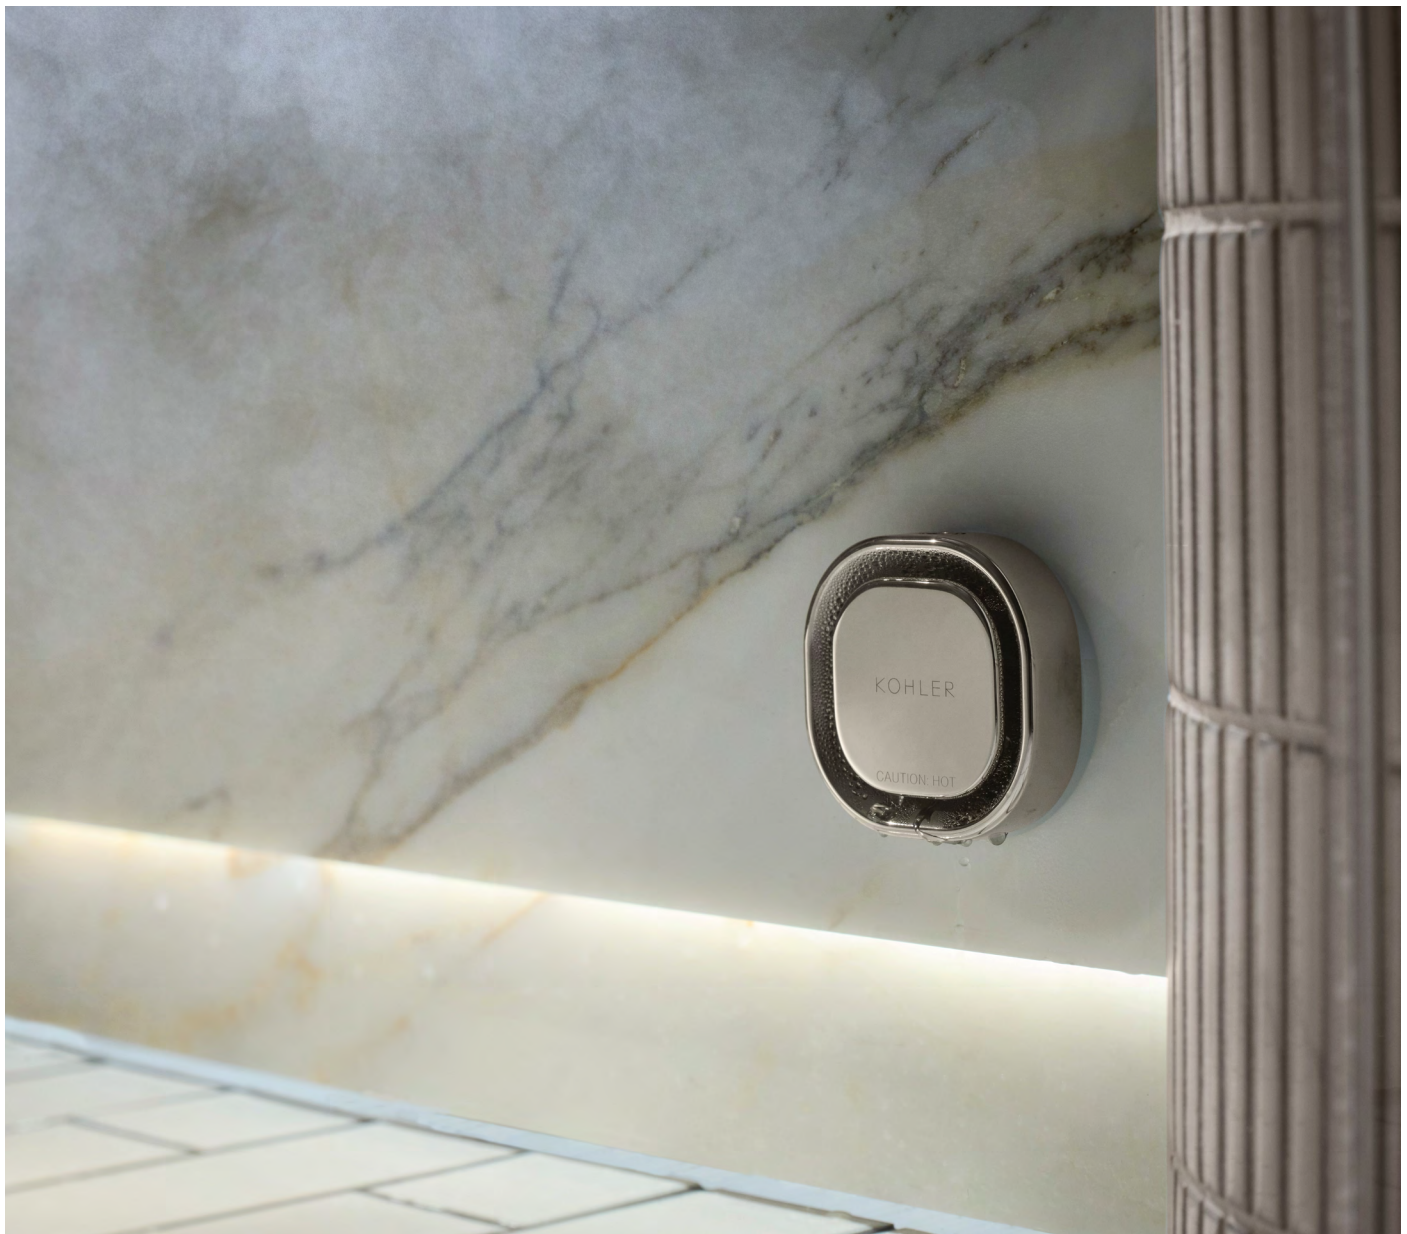

MODEL	DESCRIPTION	CODE	MRP
	Digital steam adapter in matte black	K-32311-BL	MRP ₹ 35,000.00 (incl of all taxes)
	Digital steam adapter in french gold	K-32311-AF	MRP ₹ 31,000.00 (incl of all taxes)
Drain Pan			
	Drain pan, large	K-5562-NA	MRP ₹ 20,000.00 (incl of all taxes)
	Drain pan, small	K-5559-NA	MRP ₹ 20,000.00 (incl of all taxes)
Accessories			
	Shower seat in white	K-20526IN-0	MRP ₹ 14,500.00 (incl of all taxes)