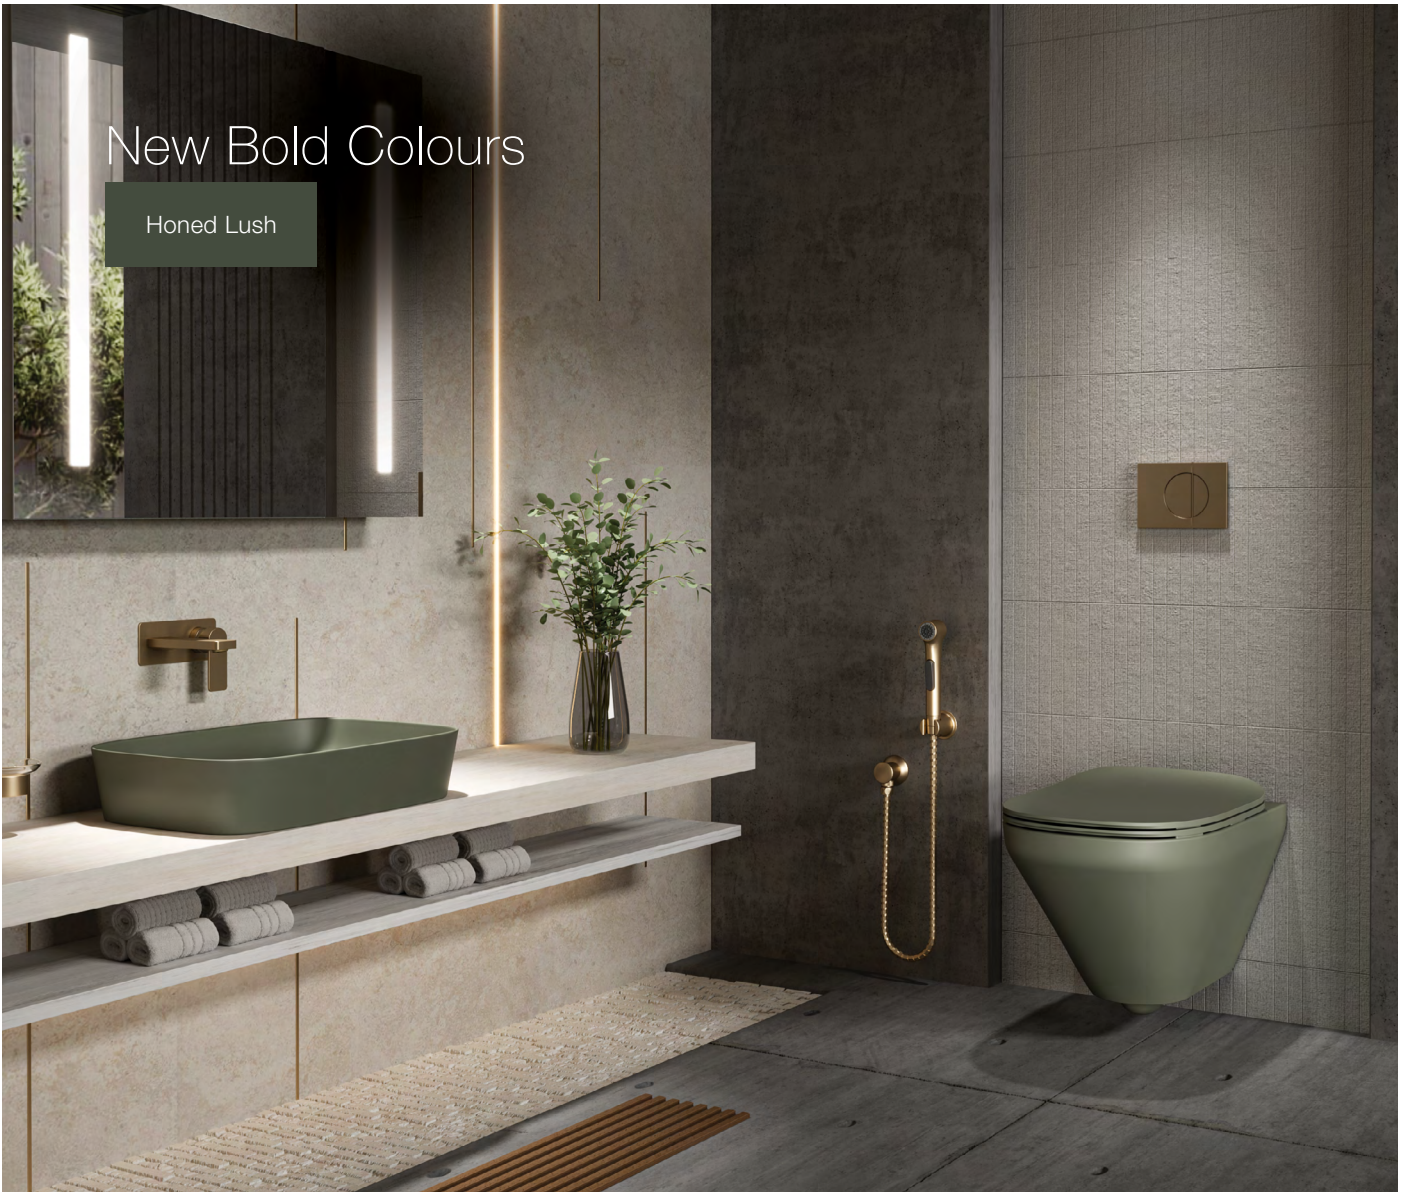

New Bold Colours

Honed Lush

MODEL	DESCRIPTION	CODE	MRP
Vive	True rimless wall hung toilet with PP seat cover in cashmere • Vive® wall hung bowl w/o seat in cashmere (K-28780IN-K4) • Vive® Quiet-Close™ round PP seat in cashmere (K-33818IN-K4)	K-38991IN-K4	MRP ₹ 36,500.00 (incl of all taxes)
Must order: Plastic outlet connector (K-1527926)			
Vive	True rimless wall hung toilet with Quiet-Close™ UF slim seat cover in black Vive® wall hung bowl w/o seat in black (K-28780IN-7) Vive® Quiet-Close™ UF slim seat in black (K-28781IN-7)	K-26998IN-7	MRP ₹ 36,500.00 (incl of all taxes)
Must order: Plastic outlet connector (K-1527926)			
Vive	True rimless wall hung toilet with Quiet-Close™ UF slim seat cover in white • Vive® wall hung bowl w/o seat in white (K-28780IN-0) • Vive® Quiet-Close™ UF slim seat in white (K-28781IN-0)	K-26998IN-0	MRP ₹ 29,000.00 (incl of all taxes)
Must order: Plastic outlet connector (K-1527926)